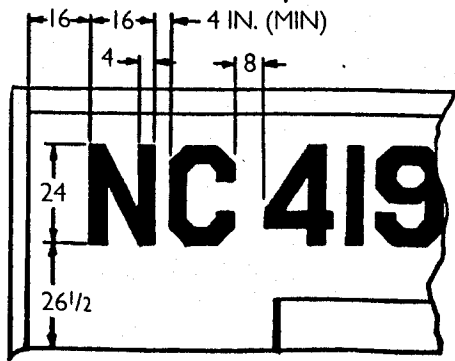

LOCK HAVEN YELLOW
 BLACK

Placement and layout details for the J-3 Cub lightning streak and registration numbers. Abridged from Univair drawing.

1 inch