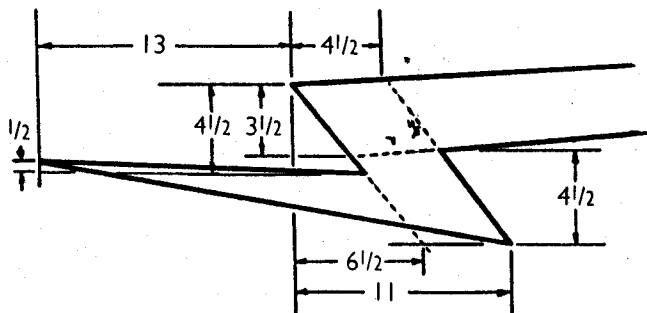

LOCK HAVEN YELLOW
 BLACK

Placement and layout details for the J-3 Cub lightning streak and registration numbers. Abridged from Univair drawing.

1 inch